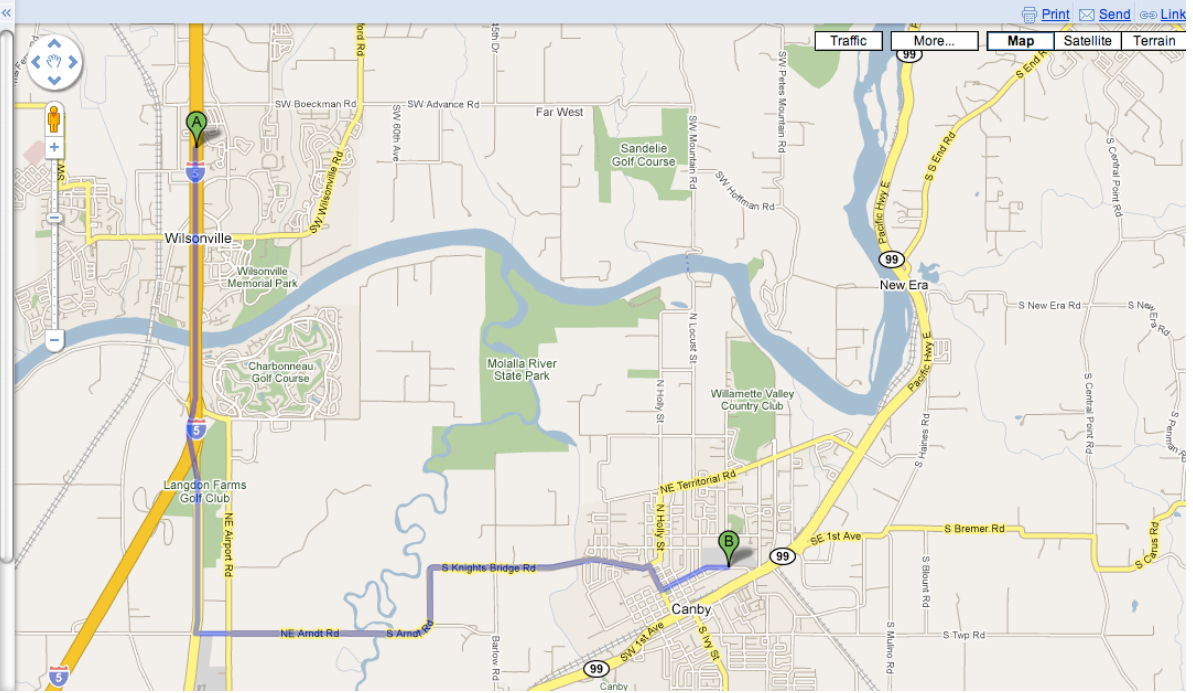

Get Directions My Maps

A I-5 Wilsonville, or
B 694 ne 4th, canby, or
[Add Destination - Show options](#)
By car

Also available: [Public Transit](#)

Driving directions to 694 NE 4th Ave, Canby, OR 97013
8.3 mi – about 17 mins

- A Interstate 5
Wilsonville, OR 97070
1. Head south on I-5 S toward Exit 283 1.9 mi
 2. Take exit 282A toward Hubbard/Canby 0.7 mi
 3. Merge onto Wilsonville Hubbard Hwy NO 51 1.1 mi
 4. Turn left at NE Arndt Rd 1.8 mi
 5. Continue on S Knights Bridge Rd 2.1 mi
 6. Turn right at N Grant St 0.2 mi
 7. Turn left at NW 4th Ave 0.1 mi
 8. Turn right at N Ivy St 20 ft
 9. Turn left at NE 4th Ave 0.4 mi

B 694 NE 4th Ave
Canby, OR 97013
[Save to My Maps](#)
Sponsored Links
[County](#) [Etc.](#) [Etc.](#) [Com](#)

Print Send Link

Traffic More... Map Satellite Terrain